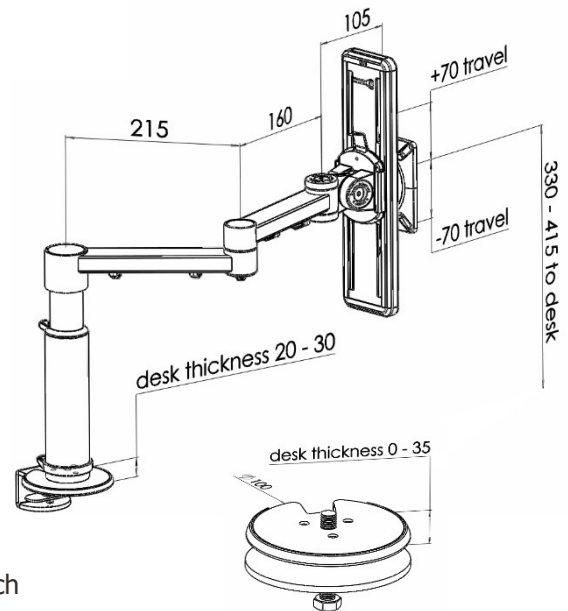

XSTREAM dual beam arm with ratchet height adjustment

Product Specification

Product code	XSTREAMCOMB04S - silver
Weight capacity	10kg
Max forward extension	455mm
VESA	75mm & 100mm VESA compliant
Movement	Height adjustment, tilt, swivel, rotation and reach
Height adjustment	Max height adjustment 380mm from desk top
Fixings	Supplied with baby-c and through-desk as standard

Additional Information

Single beam arm with manual height adjustment

Additional +/- 70mm available with ratchet mechanism

Lockable quick release VESA function

Compact – folds back into a space of 40mm

Silver – XSTREAMCOMB04S - RAL code 9006